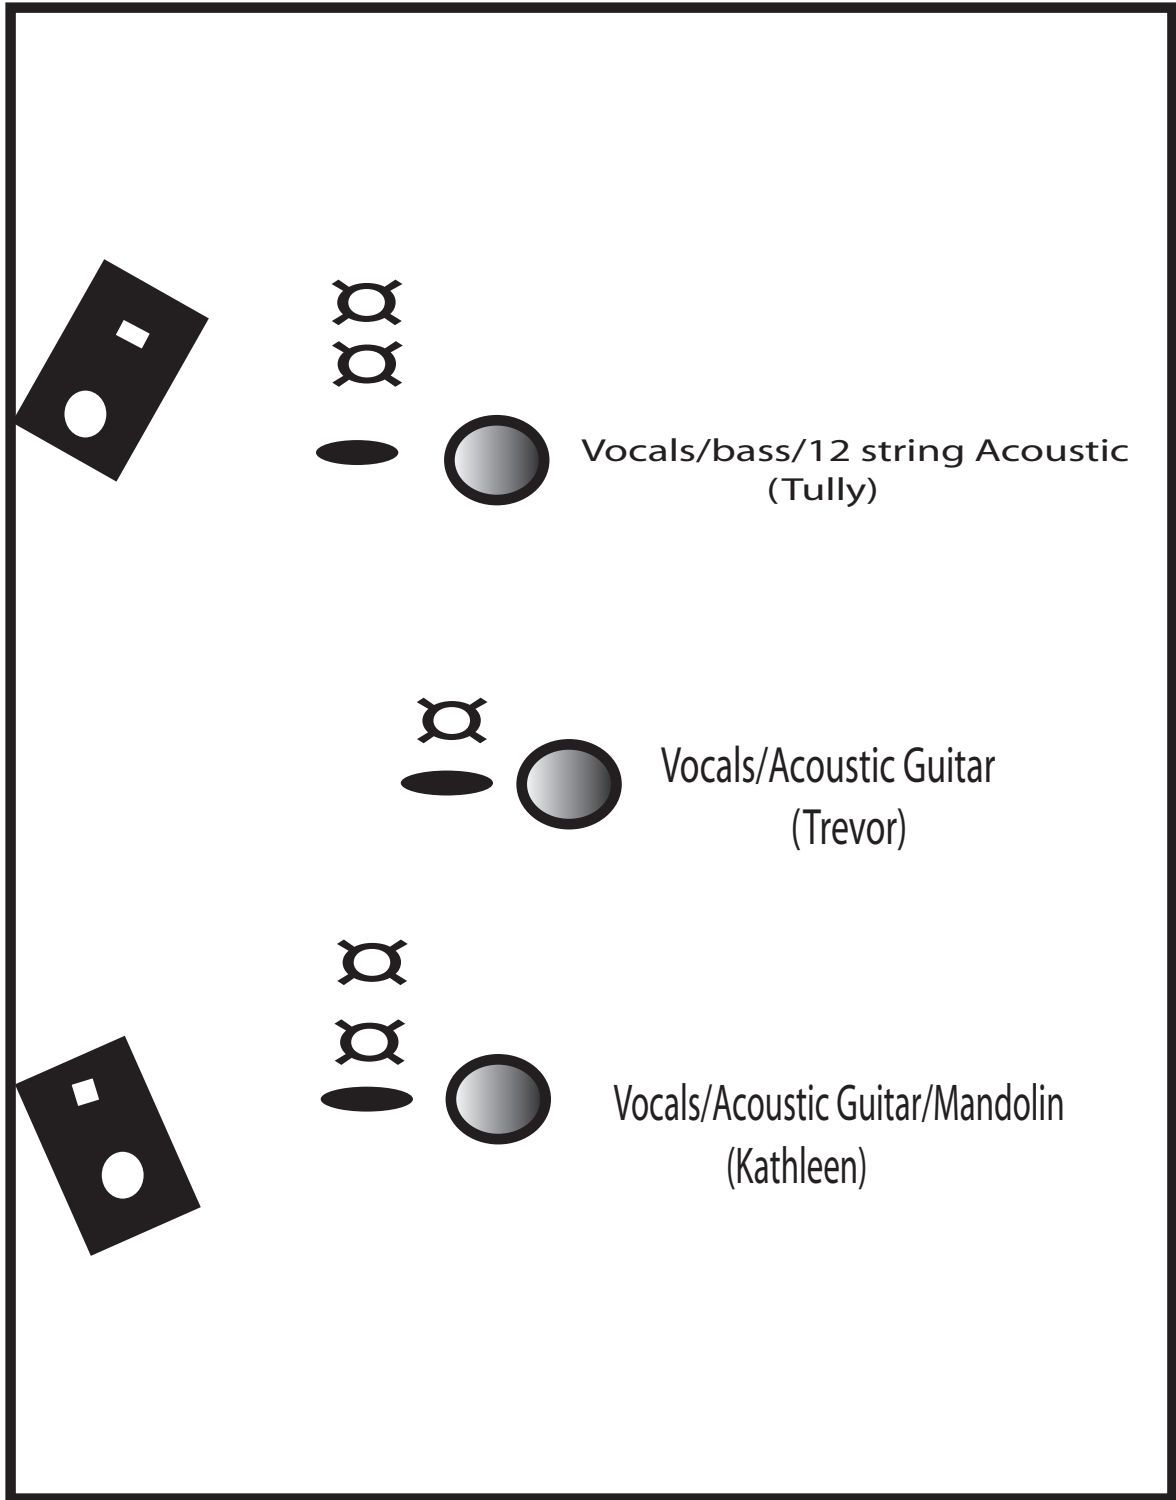

Selalu

AUDIENCE

 = Vocal mike

 = performer

 = D. I. Box

 = fold back

Contact: Trevor

Phone: 02-9913 7893